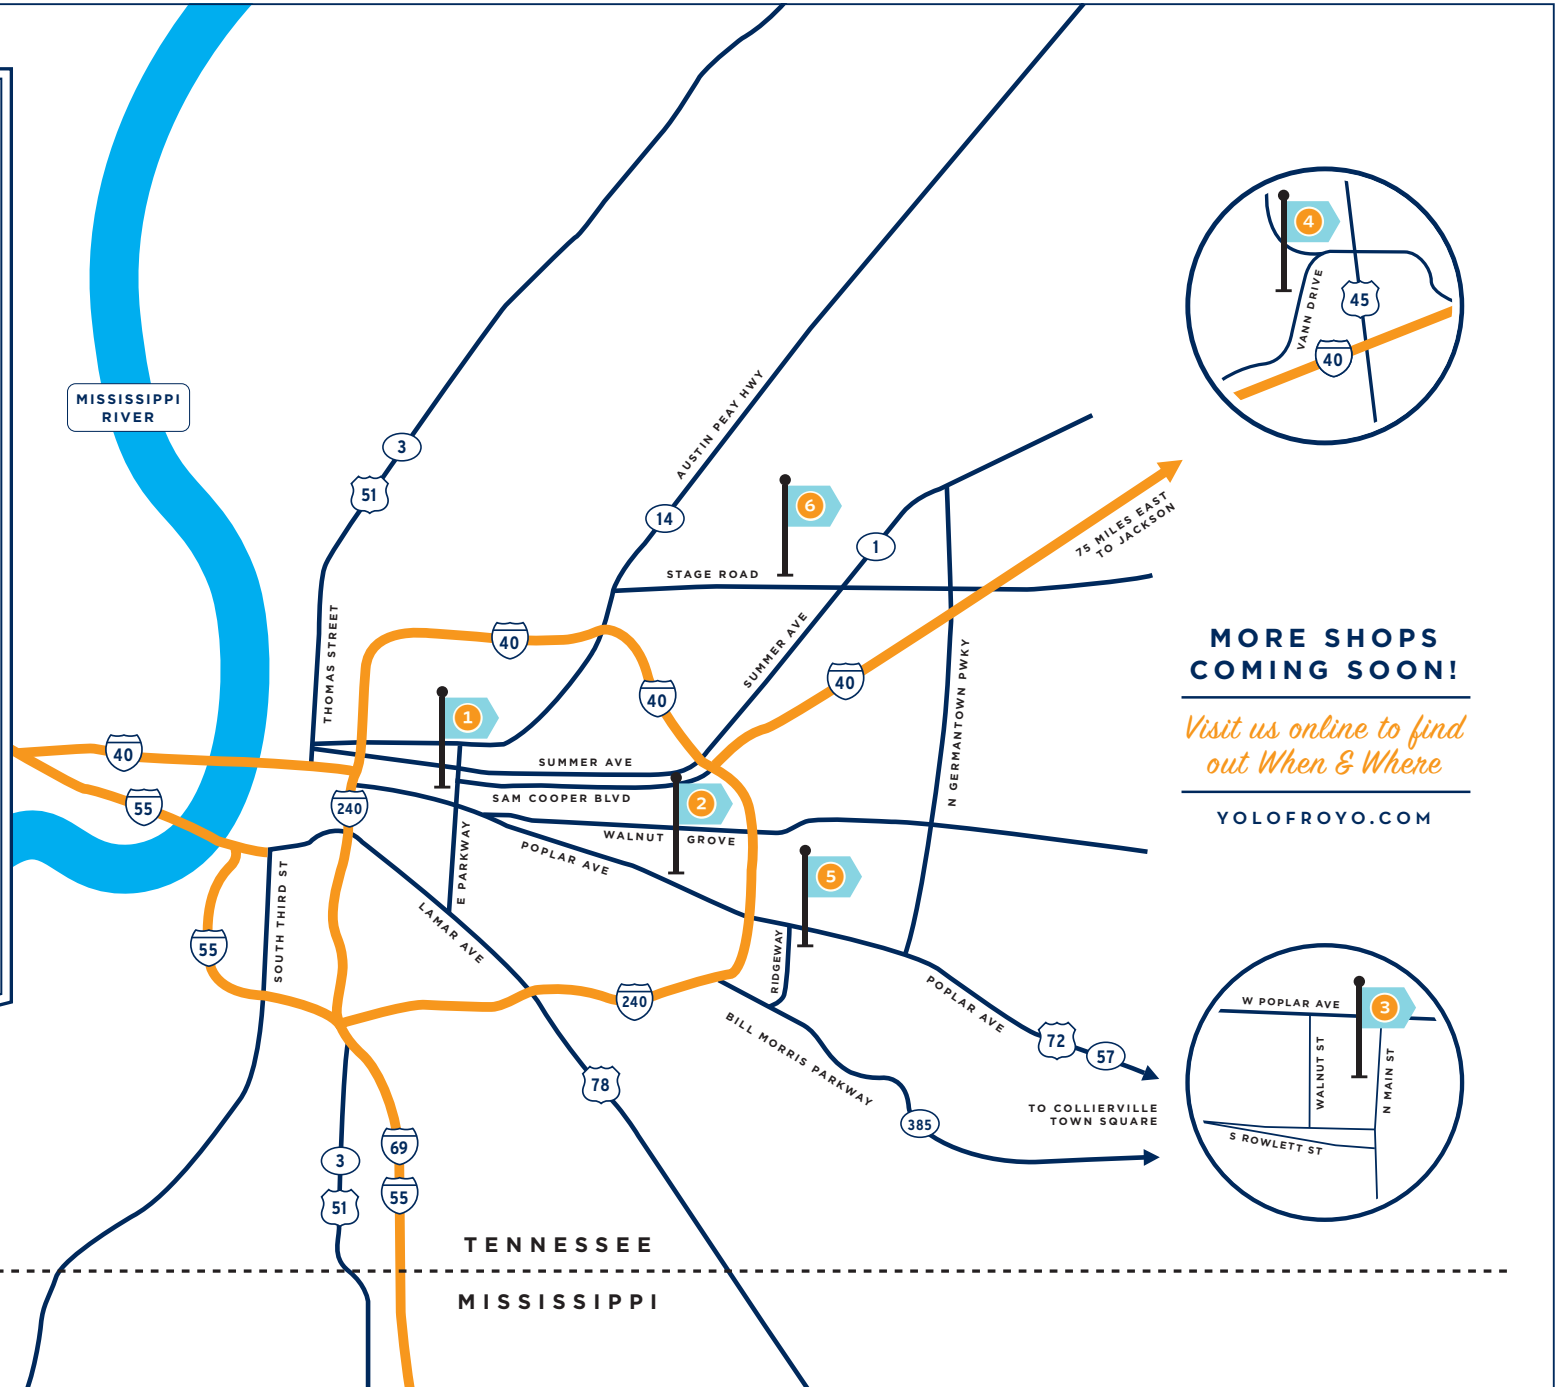

## OUR SHOPS

- 1 **MIDTOWN**  
at Cooper and Madison in Overton Square  
6 South Cooper Memphis, TN 38104
- 2 **ERIN WAY**  
off Poplar one block west of Mendenhall  
559 Erin Drive Memphis, TN 38117
- 3 **COLLIERVILLE**  
on the Historic Collierville Town Square  
102 E Mulberry Collierville, TN 38017
- 4 **JACKSON**  
besides Books-a-Million at Pleasant Plains Extd.  
1081 Vann Drive #103 Jackson, TN 38305
- 5 **PARK PLACE**  
behind P.F. Chang's at Park Avenue  
1243 Ridgeway Memphis, TN 38119
- 6 **BARTLETT**  
in front of Kroger at Stage and Bartlett Blvd  
5985 Stage #130 Bartlett, TN 38134